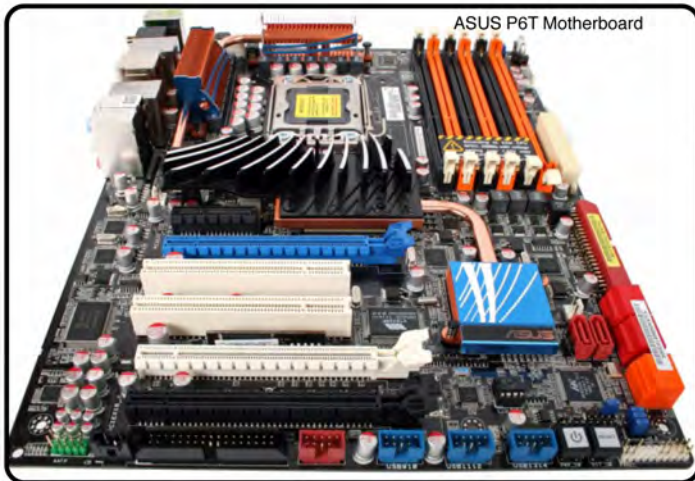

Overall System Layout.

The CPU

Noctua twin fan CPU cooler

6X2BG Memory

EVGA 280 SSC Video card

1000W Power Supply

ASUS P6T Motherboard

Video Card

The Razor Lycosa keyboard backlit in blue with one-touch pre-programmed keys that launch your programs with a single keystroke. Every key on the board is user programmable and it can auto detect the program you are currently working in.

Just a very nice feel and response for a full featured graphics mouse.

With two USB 2.0 ports, TeraStation Pro II can accommodate additional external USB hard drives for backup of the TeraStation or for additional network storage. With its quick swap hard drive trays, TeraStation Pro II requires no computer knowledge to swap out replacement hard drives in seconds. This allows for significantly less down time and quicker drive recovery. The TeraStation has its own operating system and is a Raid 5 array. It is connected to the computer via Ethernet connection and acts as a networked server.